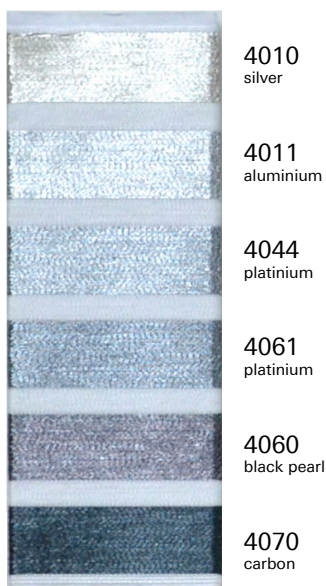

FS 40 PURE SILVER

FS 40 PURE SILVER

www.casadiaz.com.mx